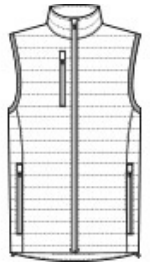

Staying warm while on the go has never been easier with our Packable Puffy Vests. Thanks to a water-repellent fabric coating and finish, you'll remain comfortable no matter where your day takes you.

- 100% polyester shell and lining
- 2.4-ounce, 100% polyfill insulation
- Interior storm flap with chin guard
- Reverse coil zippers
- Zippered chest pocket
- Front zippered pockets with rubber-wrapped zipper pulls
- Adjustable locking drawcord at hem
- Port Pocket for easy embroidery access
- Dyed-to-match drawstring carrying pouch included

**CARE INSTRUCTIONS**

Machine wash cold with like colors. Do not bleach. Tumble dry low. Cool iron. Do not use fabric softener. Do not dry clean.

front

back

**HOW TO MEASURE**

**CHEST WIDTH**

Measure under the arm and around the fullest part of the chest with arms down, keeping tape horizontal.