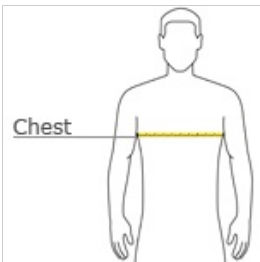

- 5-ounce, 65/35 poly/cotton pique
- Flat knit collar and cuffs
- Metal buttons with dyed-to-match plastic rims
- Double-needle armhole seams and hem
- Side vents

CARE INSTRUCTIONS

Machine wash cold with like colors. Do not bleach. Tumble dry low. Warm iron if necessary.

front

back

HOW TO MEASURE

CHEST WIDTH
Measure under the arm and around the fullest part of the chest with arms down, keeping tape horizontal.

SIZE CHART

	XS	S	M	L	XL	2XL	3XL	4XL	5XL	6XL	7XL	8XL	9XL	10XL
Chest	32-34	35-37	38-40	41-43	44-46	47-49	50-53	54-57	58-60	61-63	64-66	67-69	70-72	73-75